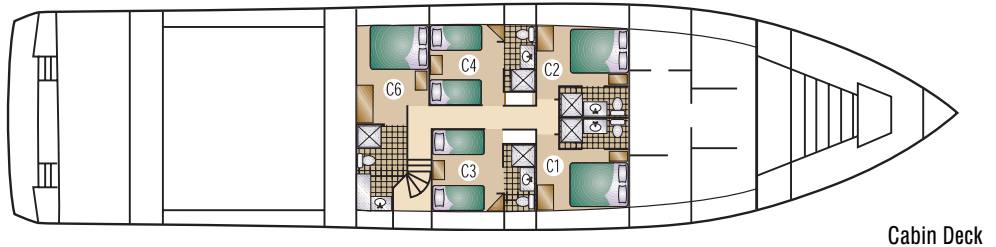

M/Y SAFARI QUEST

STATEROOMS	10 doubles; 1 single
GUEST MAXIMUM	22
LENGTH	120 feet
BEAM	28 feet
DRAFT	7 feet
MAXIMUM HEIGHT	42 feet
CREW	9
PREVIOUS NAME	Obsession
DATE CONSTRUCTED	1992
DATE REBUILT/REFITTED	November 2006
BUILDER	Shear Yachts, Gulfport, MS
CRUISING SPEED	10.5 knots
MAIN ENGINES	Detroit 12V71
AUXILIARY ENGINES	Cummins
FUEL TANKAGE	7,000 gallons
WATERMAKER	Yes
WATER TANKAGE	5,500 gallons
OFFICIAL NUMBER	974777
FLAG	U.S.

ADMIRAL STATEROOMS

A1, A2, A3, and A4

Feature king, queen, or twin beds, a large sliding glass door overlooking small balcony and private bath with shower.

CAPTAIN STATEROOM

B2

Features queen bed, view window and private bath with shower.