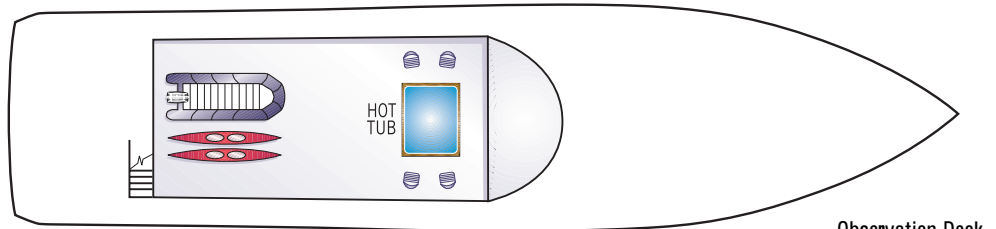

M/Y SAFARI QUEST

STATEROOMS	10 doubles; 1 single
GUEST MAXIMUM	22
LENGTH	120 feet
BEAM	28 feet
DRAFT	7 feet
MAXIMUM HEIGHT	42 feet
CREW	9
PREVIOUS NAME	Obsession
DATE CONSTRUCTED	1992
DATE REBUILT/REFITTED	November 2006
BUILDER	Shear Yachts, Gulfport, MS
CRUISING SPEED	10.5 knots
MAIN ENGINES	Detroit 12V71
AUXILIARY ENGINES	Cummins
FUEL TANKAGE	7,000 gallons
WATERMAKER	Yes
WATER TANKAGE	5,500 gallons
OFFICIAL NUMBER	974777
FLAG	U.S.