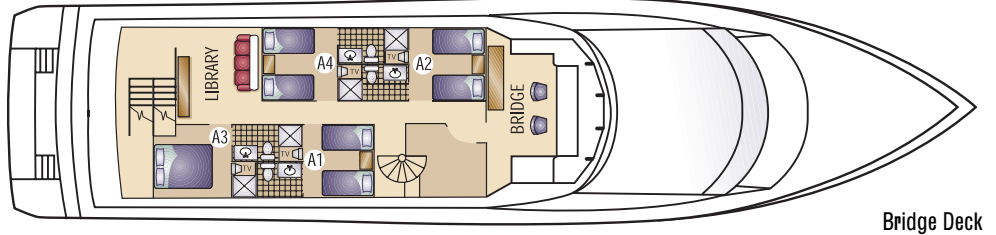

M/Y SAFARI QUEST

STATEROOMS	10 doubles; 1 single
GUEST MAXIMUM	22
LENGTH	120 feet
BEAM	28 feet
DRAFT	7 feet
MAXIMUM HEIGHT	42 feet
CREW	9
PREVIOUS NAME	Obsession
DATE CONSTRUCTED	1992
DATE REBUILT/REFITTED	November 2006
BUILDER	Shear Yachts, Gulfport, MS
CRUISING SPEED	10.5 knots
MAIN ENGINES	Detroit 12V71
AUXILIARY ENGINES	Cummins
FUEL TANKAGE	7,000 gallons
WATERMAKER	Yes
WATER TANKAGE	5,500 gallons
OFFICIAL NUMBER	974777
FLAG	U.S.

ADMIRAL STATEROOMS

A1, A2, A3, and A4

Feature king, queen, or twin beds, a large sliding glass door overlooking small balcony and private bath with shower.

CAPTAIN STATEROOM

B2

Features queen bed, view window and private bath with shower.