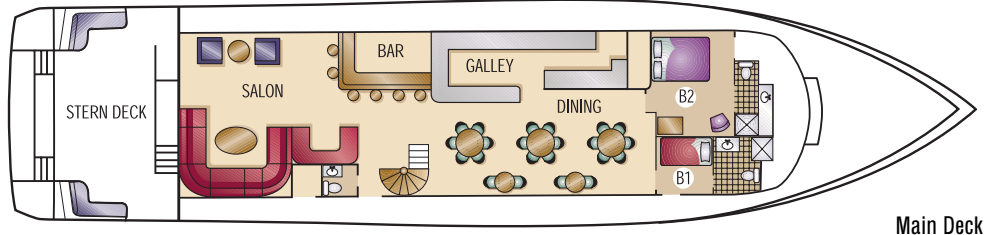

M/Y SAFARI QUEST

STATEROOMS	10 doubles; 1 single
GUEST MAXIMUM	22
LENGTH	120 feet
BEAM	28 feet
DRAFT	7 feet
MAXIMUM HEIGHT	42 feet
CREW	9
PREVIOUS NAME	Obsession
DATE CONSTRUCTED	1992
DATE REBUILT/REFITTED	November 2006
BUILDER	Shear Yachts, Gulfport, MS
CRUISING SPEED	10.5 knots
MAIN ENGINES	Detroit 12V71
AUXILIARY ENGINES	Cummins
FUEL TANKAGE	7,000 gallons
WATERMAKER	Yes
WATER TANKAGE	5,500 gallons
OFFICIAL NUMBER	974777
FLAG	U.S.

ADMIRAL STATEROOMS

A1, A2, A3, and A4

Feature king, queen, or twin beds, a large sliding glass door overlooking small balcony and private bath with shower.

CAPTAIN STATEROOM

B2

Features queen bed, view window and private bath with shower.

MARINER STATEROOMS

C1, C2, C3, C4, C6

Feature king, queen, or twin beds, elevated port lights (not suitable for viewing) and private bath with shower.

SINGLE STATEROOM

B1

Features a single twin bed, view window and private bath with shower. Pullman berth available.

M/Y SAFARI QUEST

ADMIRAL STATEROOMS

- A1= 153 square feet, Twin/King bed configuration
- A2 = 160 square feet, Twin/King bed configuration
- A3 = 144 square feet, Fixed Queen bed configuration
- A4 = 160 square feet, twin/king bed configuration