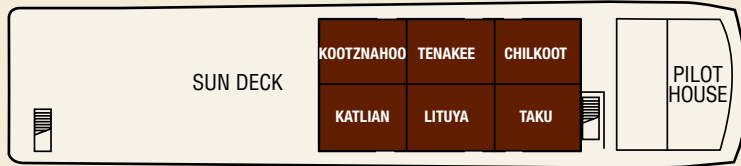

Admiralty Dream

BRIDGE DECK

UPPER DECK

MAIN DECK

LOWER DECK

Deluxe & AAA Category

AA Category

A Category

B & C Category

SHIP SPECIFICATIONS

- 78 passengers
- Length: 143 feet
- 39 cabins
- Cruising speed: 10 knots

ITINERARIES

- 4-Day Alaska's Glacier Bay Quest
- 5-Day Alaska's Tracy Arm Adventure
- 8-Day Alaska's Glacier Bay & Island Adventure