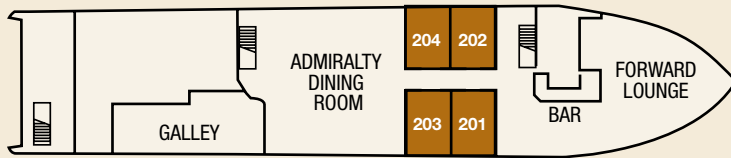

Admiralty Dream

BRIDGE DECK

UPPER DECK

MAIN DECK

LOWER DECK

Deluxe & AAA Category

AA Category

A Category

B & C Category

SHIP SPECIFICATIONS

- 78 passengers
- Length: 143 feet
- 39 cabins
- Cruising speed: 10 knots

ITINERARIES

- 4-Day Alaska's Glacier Bay Quest
- 5-Day Alaska's Tracy Arm Adventure
- 8-Day Alaska's Glacier Bay & Island Adventure