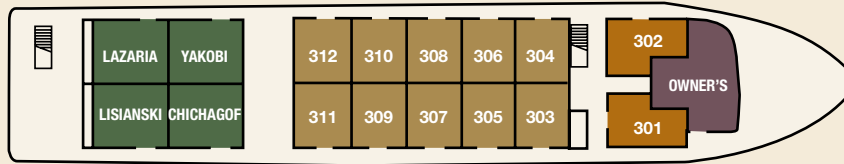

Admiralty Dream

BRIDGE DECK

UPPER DECK

MAIN DECK

LOWER DECK

Deluxe & AAA Category

AA Category

A Category

B & C Category

SHIP SPECIFICATIONS

- 78 passengers
- Length: 143 feet
- 39 cabins
- Cruising speed: 10 knots

ITINERARIES

- 4-Day Alaska's Glacier Bay Quest
- 5-Day Alaska's Tracy Arm Adventure
- 8-Day Alaska's Glacier Bay & Island Adventure